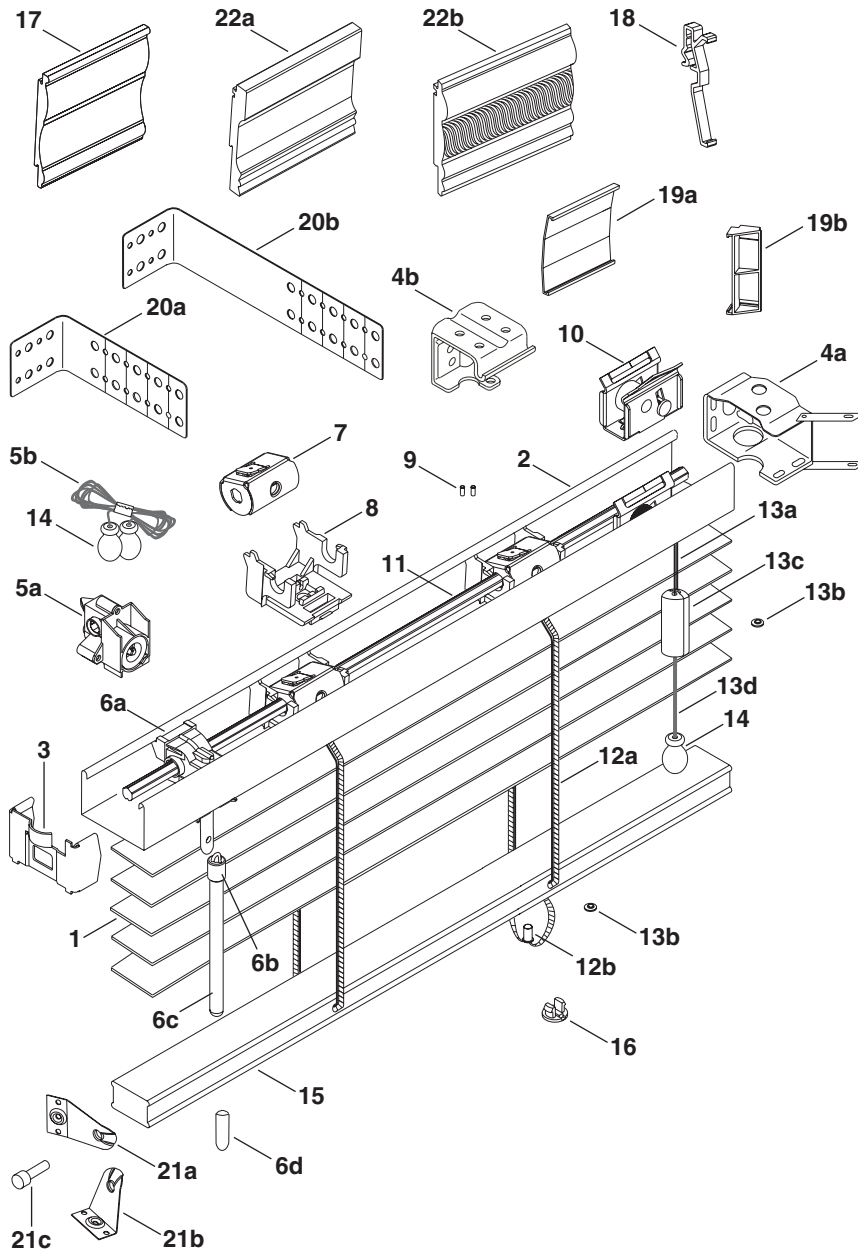

1" Classics™

Standard Parts

1. Slat
2. Headrail
3. Headrail End Lock
- 4a. Installation Bracket
- 4b. Intermediate Support Bracket
- 5a. Cord Tilter
- 5b. Tilt Cord 1.2mm
- 6a. Wand Tilter
- 6b. Wand Connector Kit
- 6c. Wand
- 6d. Wand Stem Protector
7. Tape Roll
8. Tape Roll Support
9. "X" Tape Locator
10. Cordlock
11. Tiltrod
- 12a. Cable Tape
- 12b. 2" Cable Tape Grommet
- 13a. Lift Cord 1.4mm
- 13b. Lift Cord Grommet
- 13c. Cord Stop
- 13d. Tassel Cord 2.2mm
14. Tassel
15. Bottom Rail
16. Tape Button
17. Valance
18. Valance Clip
- 19a. Valance Splice
- 19b. Valance Corner Clip