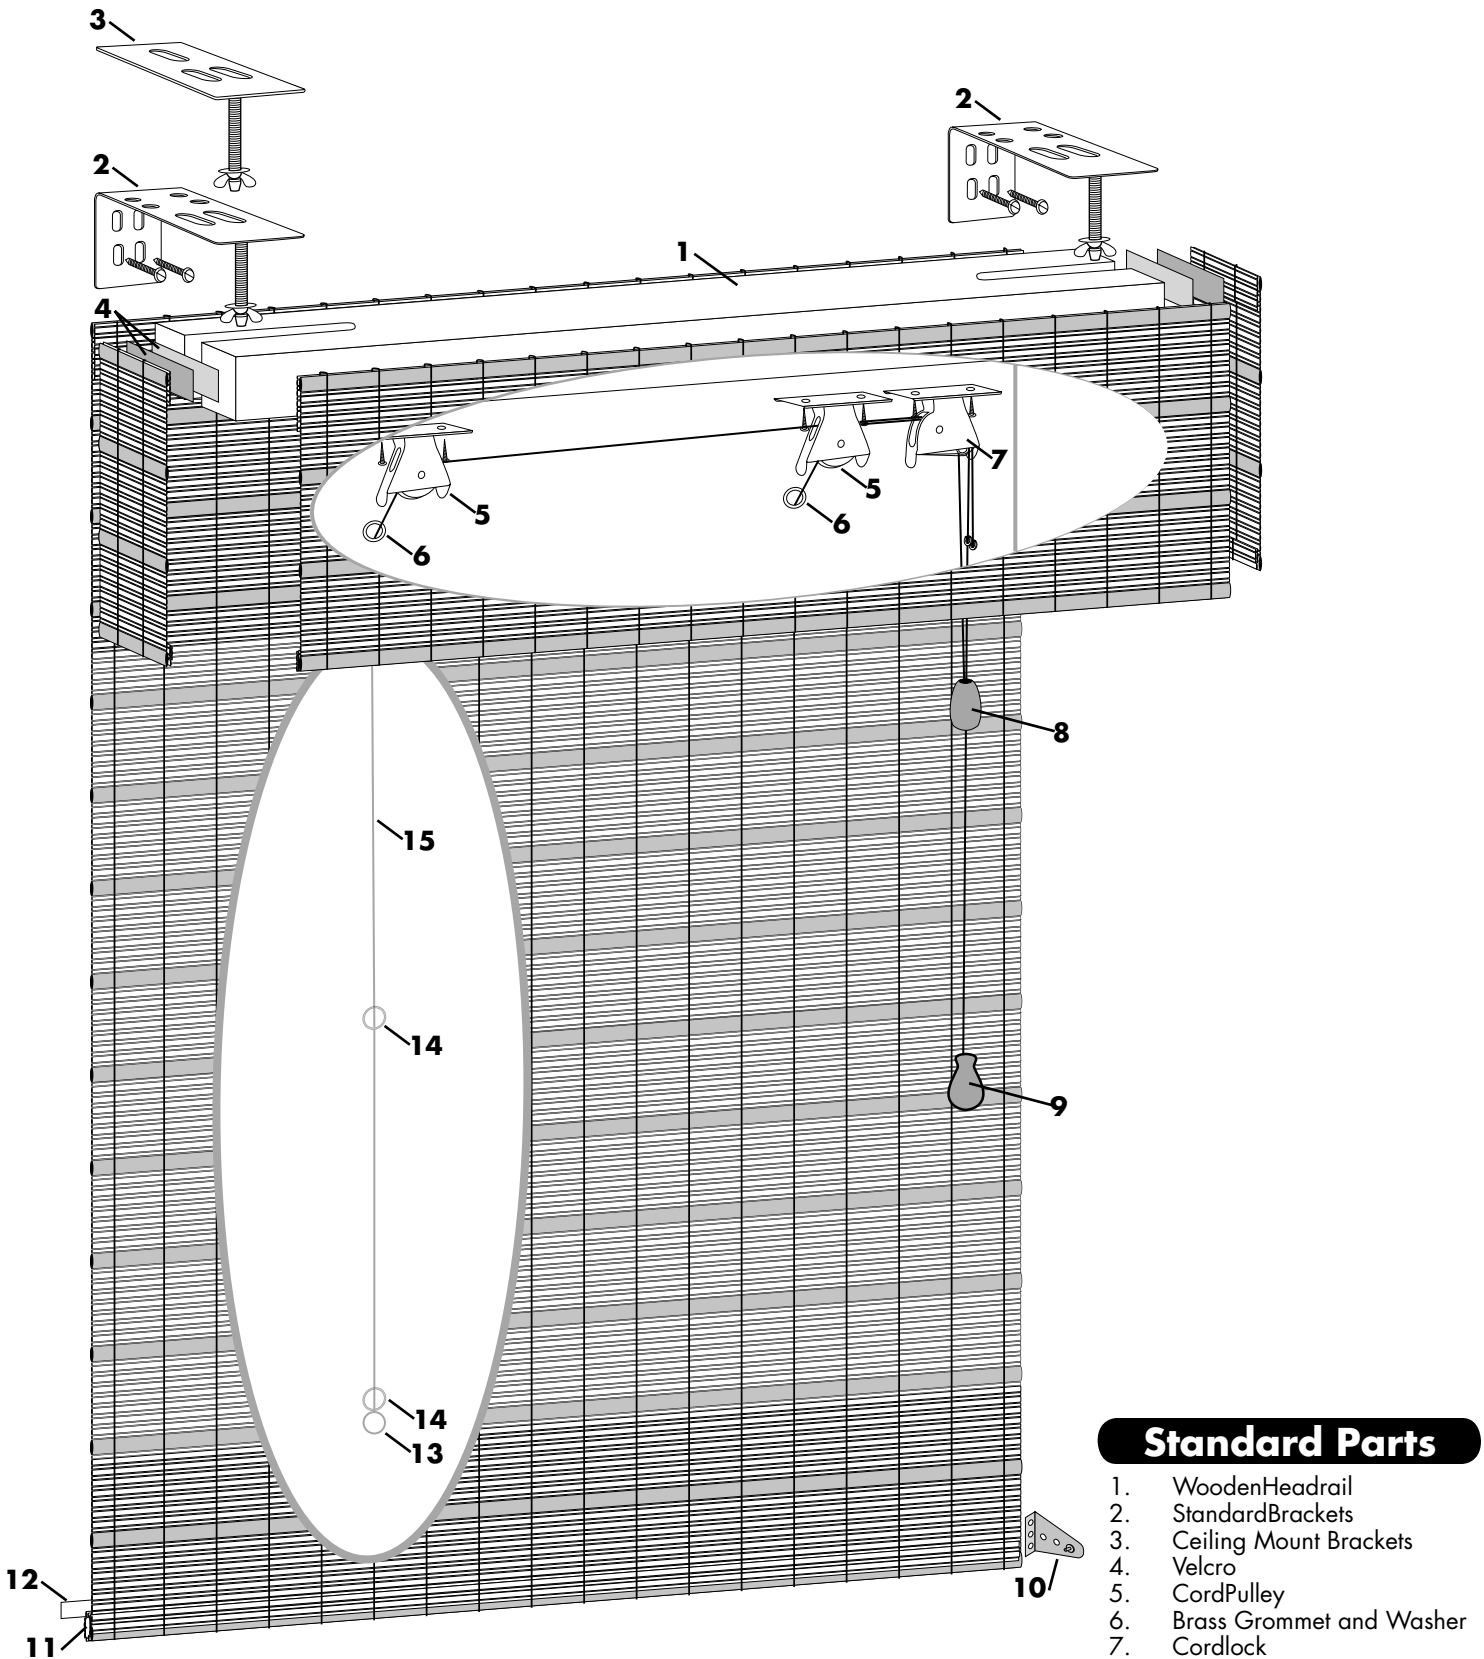

Provenance® Woven Wood Shades

Standard Parts

1. Wooden Headrail
2. Standard Brackets
3. Ceiling Mount Brackets
4. Velcro
5. Cord Pulley
6. Brass Grommet and Washer
7. Cordlock
8. Stop Ball
9. Tassel
10. Hold-Down Bracket
11. Wood Slat
12. Hunter Douglas Logo Plate
13. Round Cord Stop
14. Split Ring
15. Cord