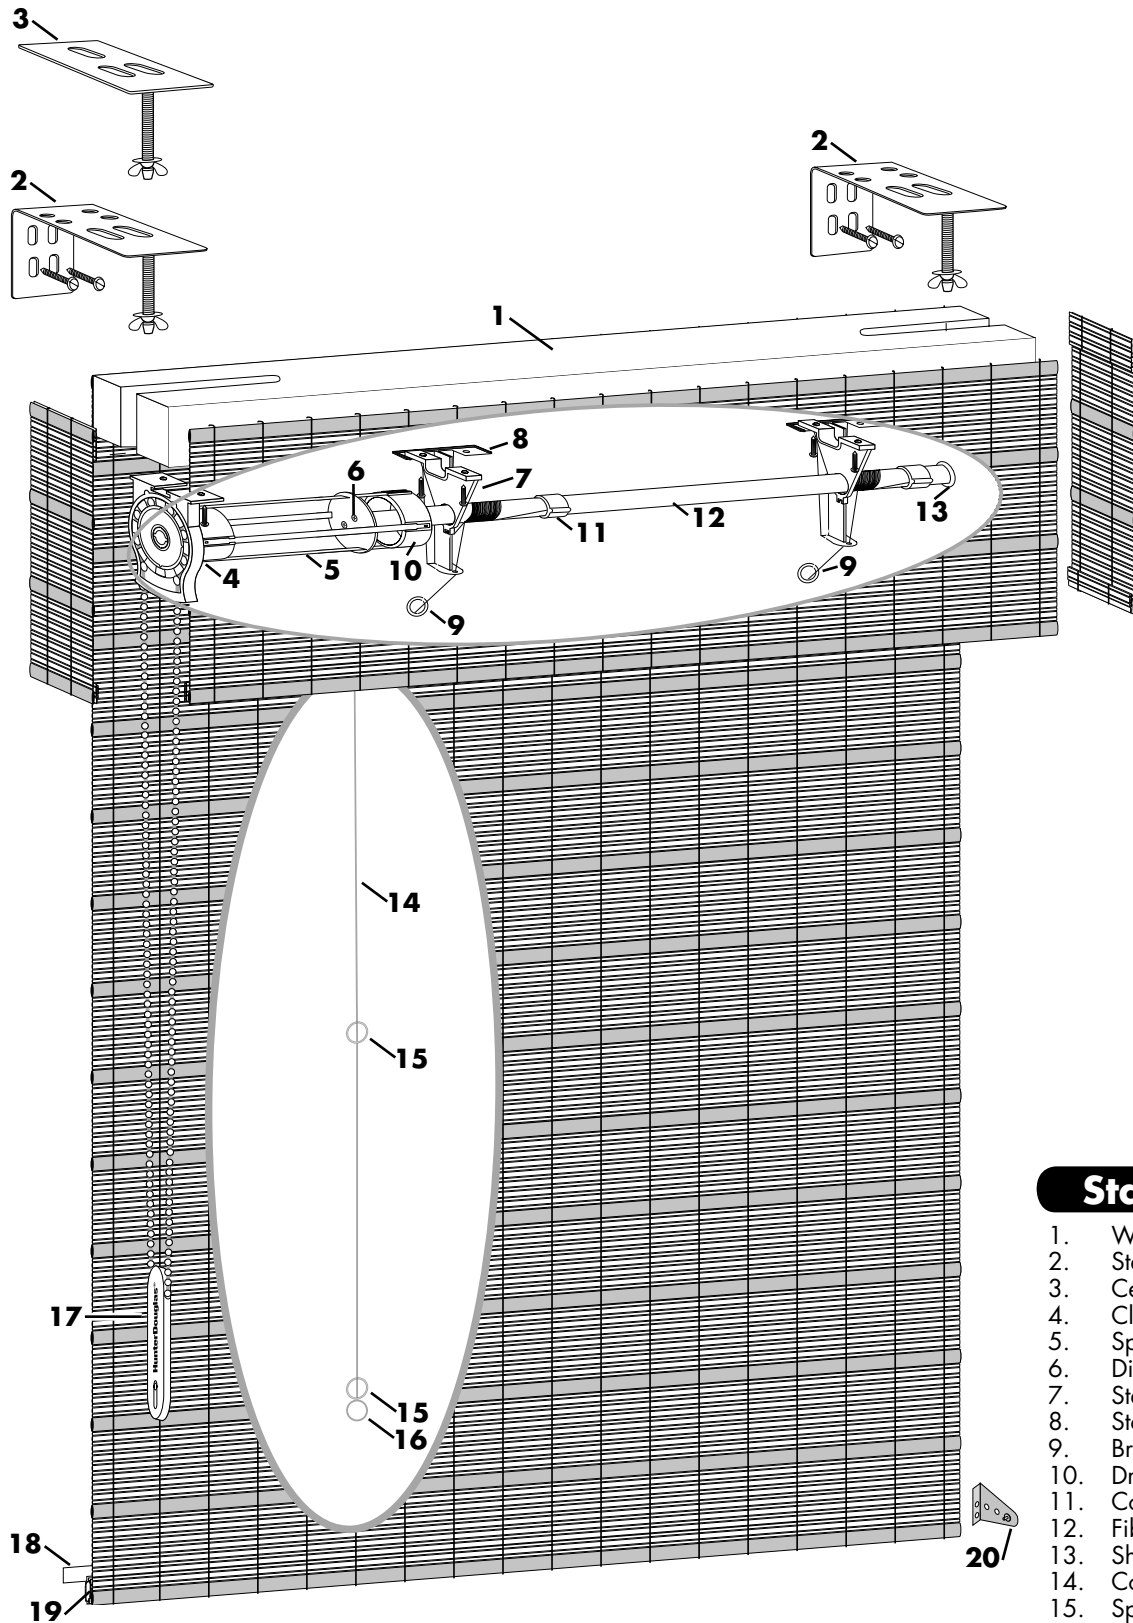

Provenance® Woven Wood Shades with Clutch System

Standard Parts

1. Wooden Headrail
2. Standard Brackets
3. Ceiling Mount Bracket
4. Clutch
5. Spears
6. Disk Screws
7. Standard Shaft Bracket
8. Stop Bracket
9. Brass Grommet and Washer
10. Drive Disk Spear Retainer
11. Cord Clip
12. Fiberglass Shaft
13. Shaft End Cap
14. Cord
15. Split Ring
16. Stop Ball
17. Universal Cord Tensioner with Bead Chain
18. Hunter Douglas Logo Plate
19. Wood Slat
20. Hold-Down Bracket