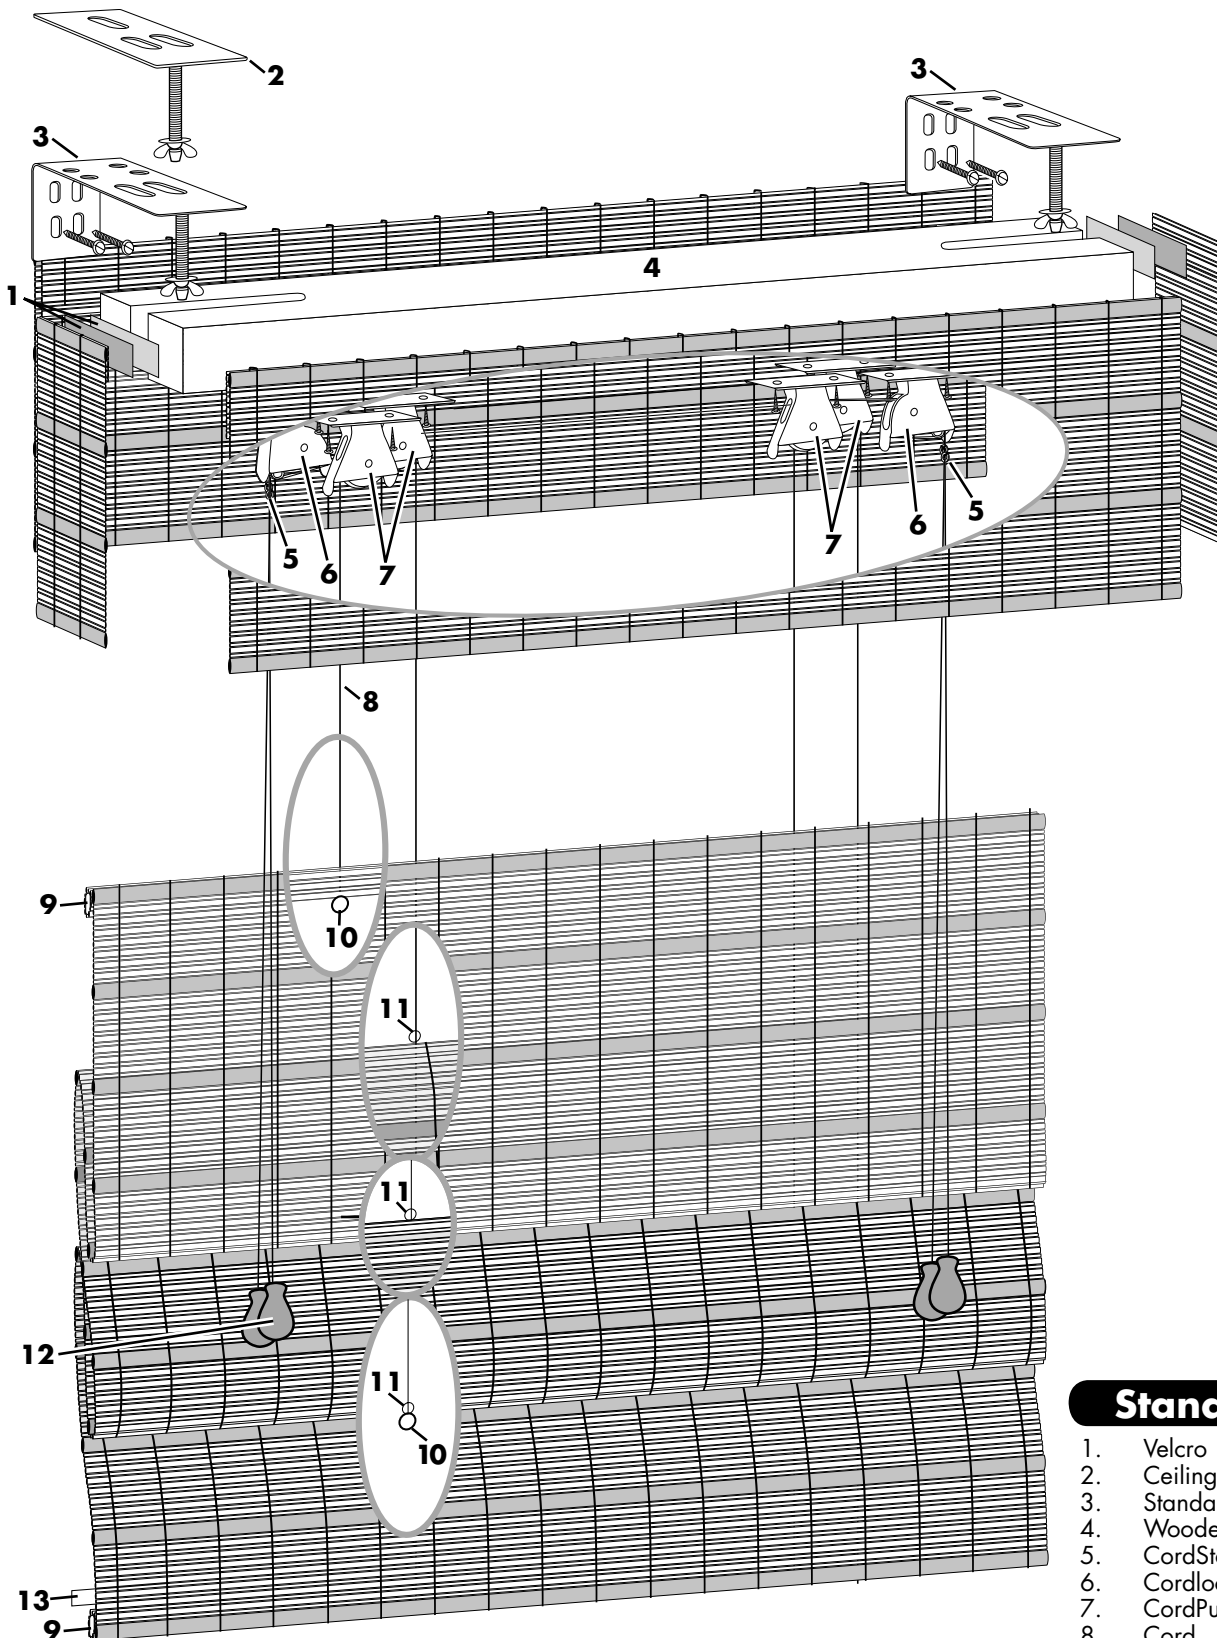

Provenance® Woven Wood Shades Top-Down / Bottom-Up

Standard Parts

1. Velcro
2. Ceiling Mount Bracket
3. Standard Installation Bracket
4. Wooden Headrail
5. Cord Stop
6. Cord Lock
7. Cord Pulley
8. Cord
9. Bottom Wood Slat
10. Stop Ball
11. Split Ring
12. Tassels
13. Logo Plate