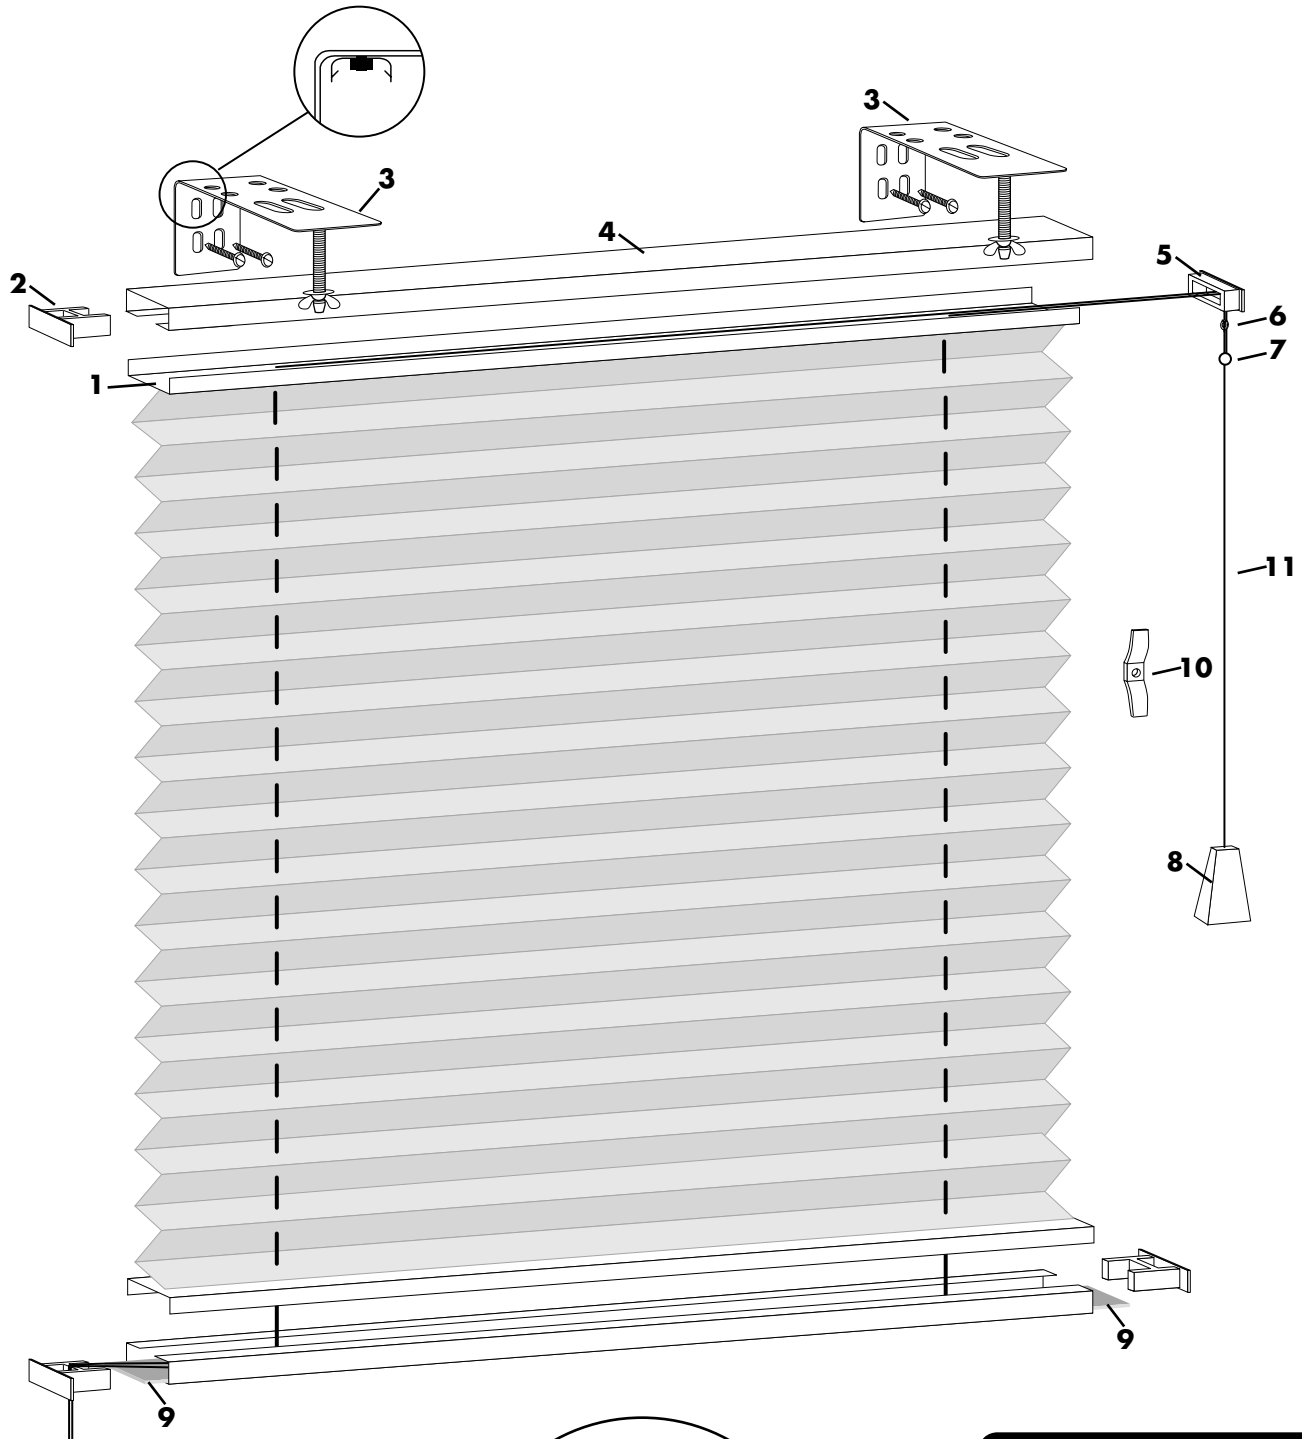

Provenance® Woven Wood Shades Micropleat Shade (Backing Option)

Standard Parts

1. Top Fastening Profile
2. EndCap
3. Standard Brackets (w/Micropleat Clip)
4. Headrail
5. Cord Duct
6. Donut
7. Cordstop
8. Tassel
9. Weight
10. Cord Cleat