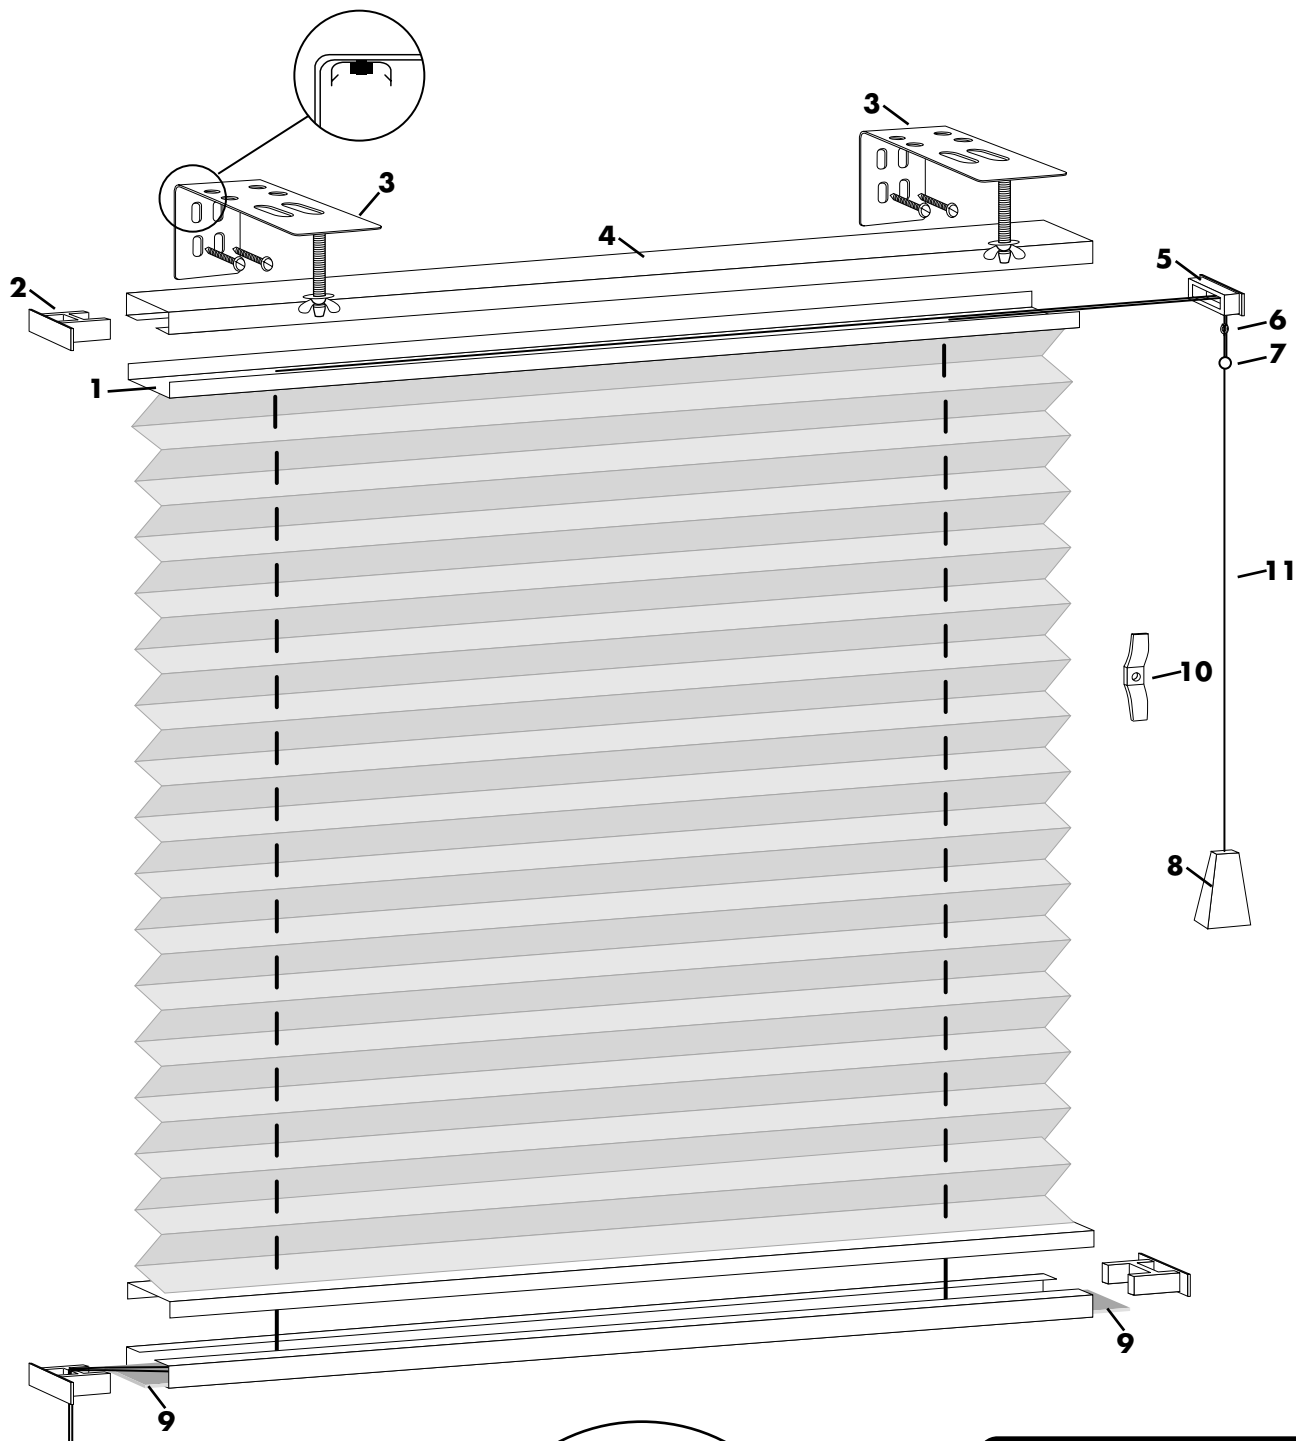

Provenance® Woven Wood Shades Micropleat Shade (Backing Option)

Standard Parts

1. Top Fastening Profile
2. EndCap
3. Standard Brackets (w/Micropleat Clip)
4. Headrail
5. Cord Duct
6. Donut
7. Cordstop
8. Tassel
9. Weight
10. Cord Cleat